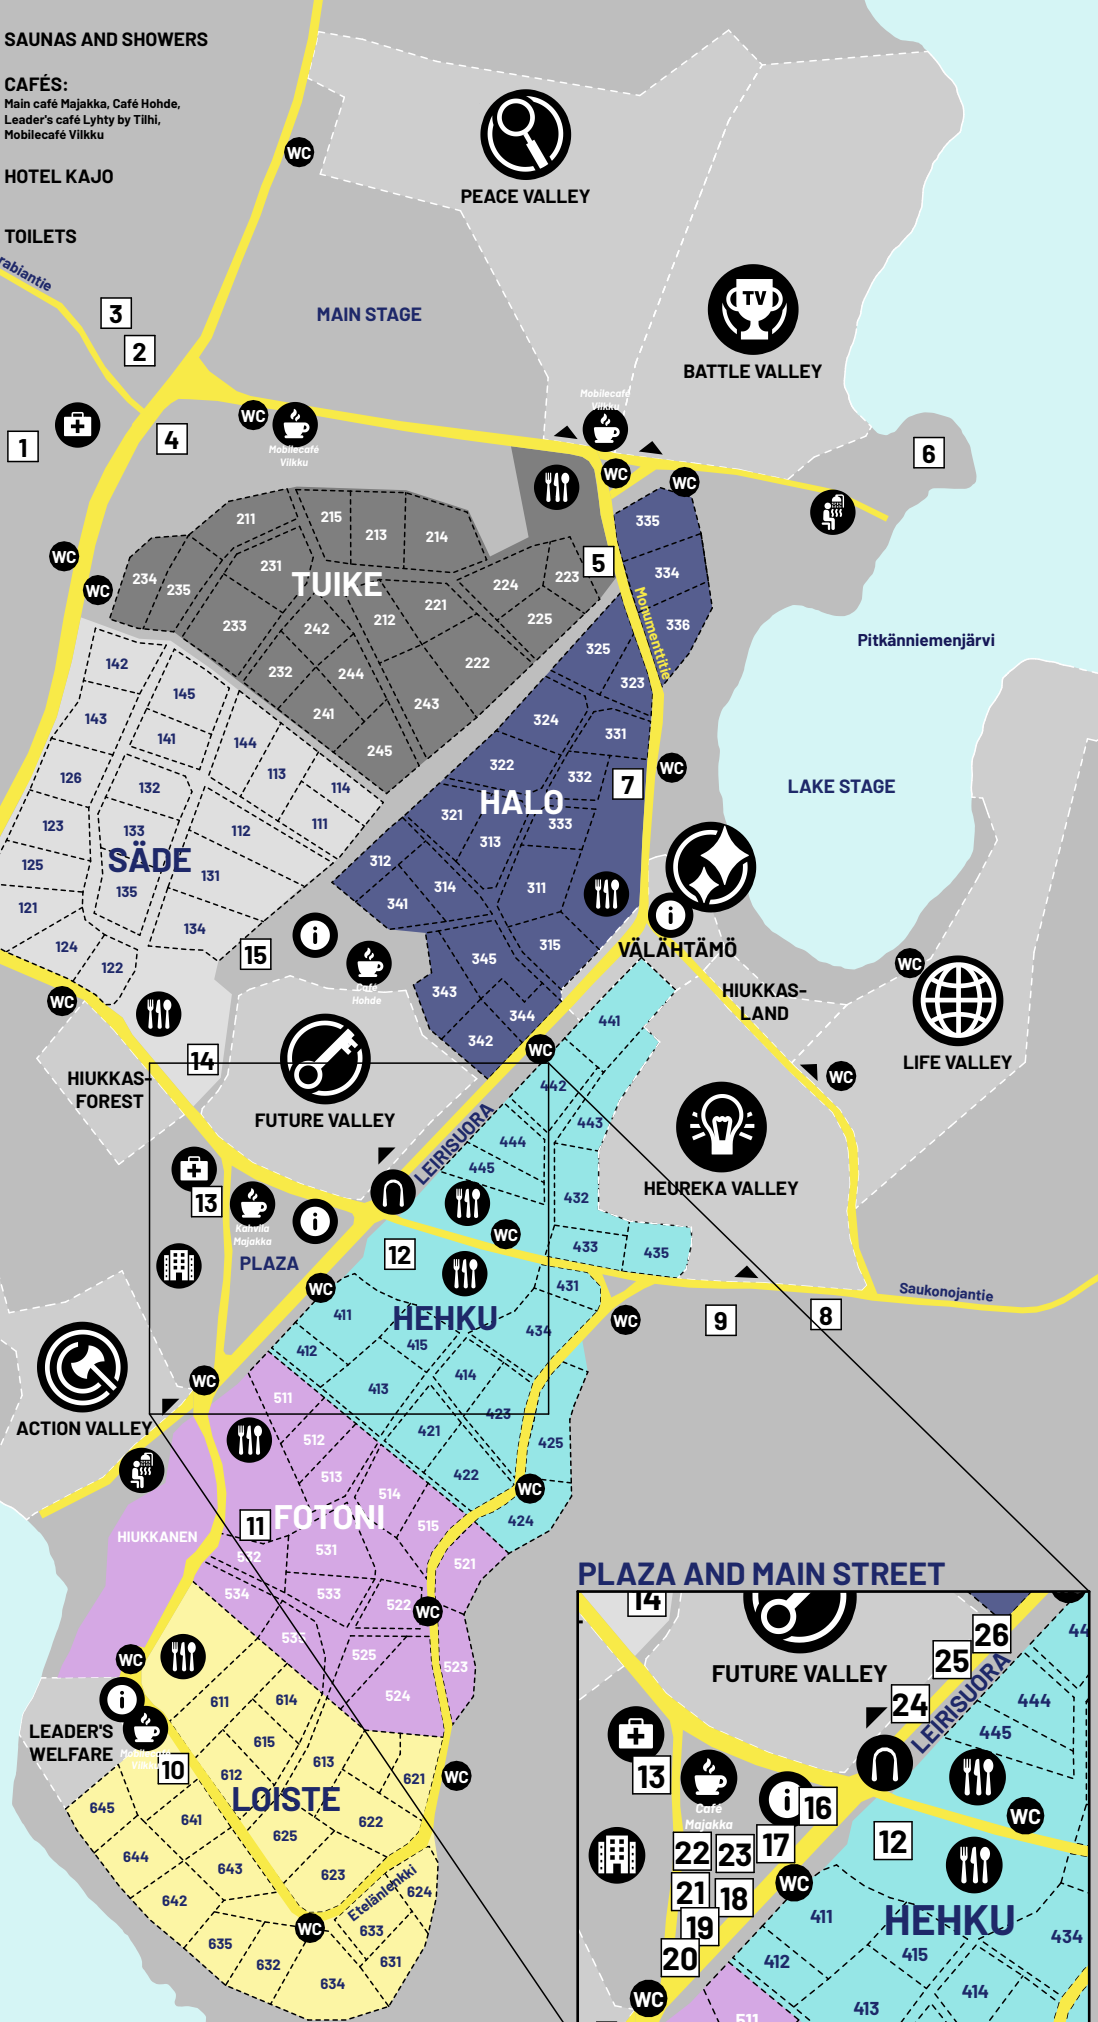

# MAP ICONS

MAIN CAMPGATE

SAUNAS AND SHOWERS

INFORMATION

**CAFÉS:**  
Main café Majakka, Café Hohde,  
Leader's café Lyhty by Tihti,  
Mobilecafé Viikku

CAMP HOSPITAL  
FIRST AID

HOTEL KAJO

SUBCAMP KITCHEN

**16** KAJO MONUMENT

**17** RAINBOW SCOUTING

**18** SCOUTING MUSEUM

**19** SCANDINAVIAN  
OUTDOOR STORE

**20** ICE CREAM STAND

**21** CAMP SHOP

**22** COMMUNICATION AND  
MARKETING

**23** AMPHITHEATRE

**24** INTERNATIONAL STANDS

**25** PARTNERSHIP VILLAGE

**26** ICE CREAM STAND

Ylinen Rautjärvi

Arabiantie

Rohrtjärventie

Saukonojantie

## PLAZA AND MAIN STREET